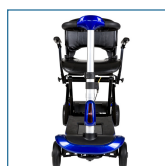

## ZooMe Auto-Flex Folding Travel Scooter

HCPCS:

FIGURE A

FIGURE B

FIGURE C

FIGURE D

FIGURE E

FIGURE F

FIGURE G

FIGURE H

- Fully electronic folding and unfolding in 15 seconds or less with a wireless key fob
- Aluminum alloy frame is lightweight for superior portability
- Airline safe lithium battery
- High-gloss shrouds for a protective finish
- Easy throttle control
- Delta tiller for users with limited dexterity
- Auto-folding seat with padded, adjustable armrests
- Flat-free, non-marking tires for worry-free travel
- Easy-to-adjust tiller places the scooter's controls in the ideal position
- Secondary manual-release levers and toggle switch for folding and unfolding
- Front and rear reflectors
- 2 ignition keys and 1 key fob included
- Anti-tip wheels for additional safety